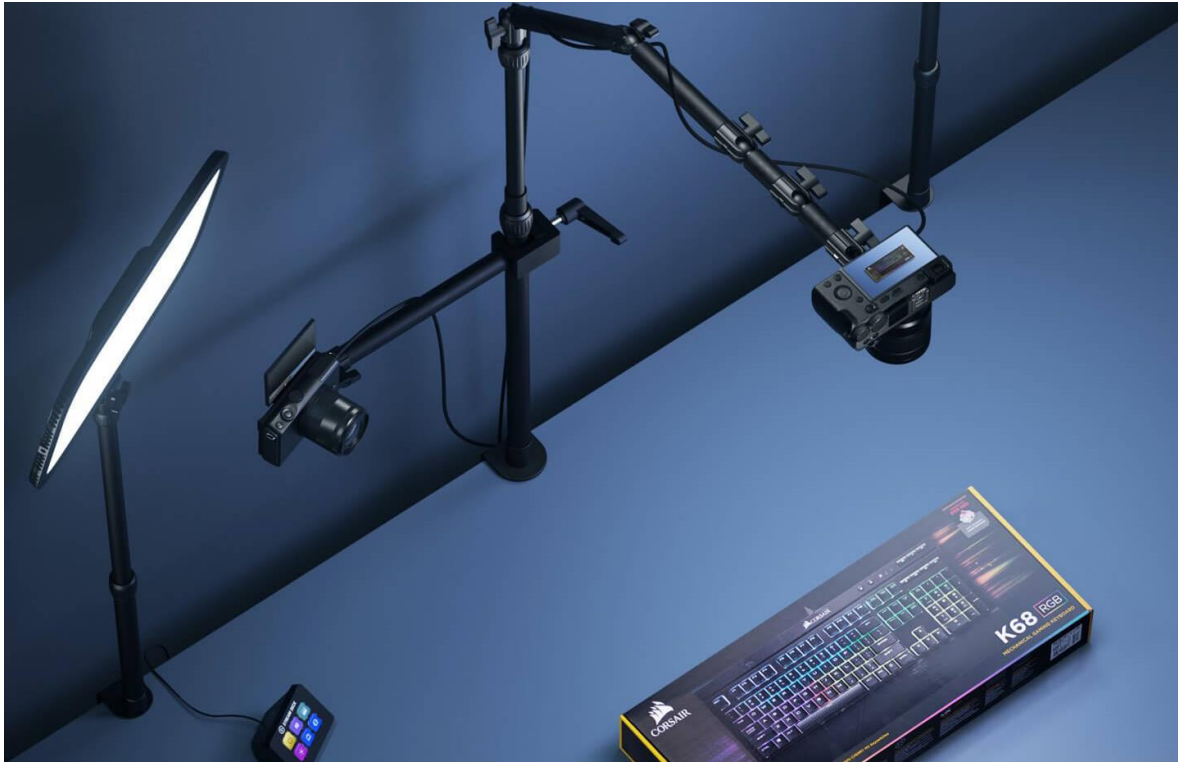

Rode PSA-1 Mic Stand

Flex Arm – Flexible Mounting Kits