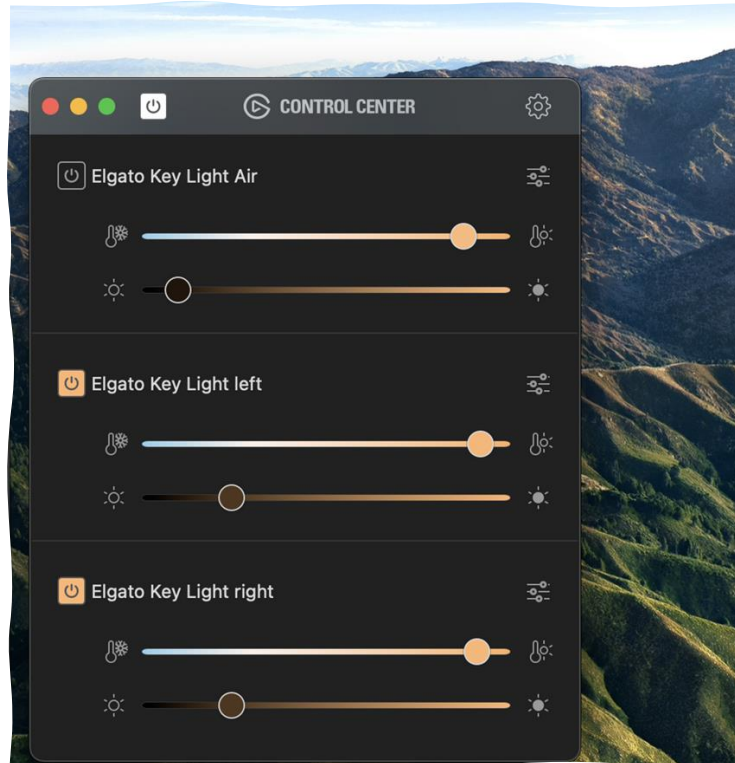

The image features a dark, deep blue to black space background. In the center, there is a bright, glowing nebula or star cluster with a complex, filamentary structure. Surrounding this central region are numerous stars of varying colors, including blue, white, and red. The overall effect is a sense of vastness and cosmic wonder.

Considerations for designing and building rooms for online teaching

Peter Windle
Department of Computing and Mathematics
South East Technological University

Microphone + Camera

Audio-Technica AT2020 USB+ Desk Mic

Logitech PTZ Pro 2 - Remote pan-tilt-zoom USB Camera

Elgato Key Light

Elgato Stream Deck

- Control OBS (scenes, sources, start and stop stream etc)
- Control Zoom (mute, camera, share etc)
- Control Key Lights
- Turn on annotation tools
- Shortcuts to other apps